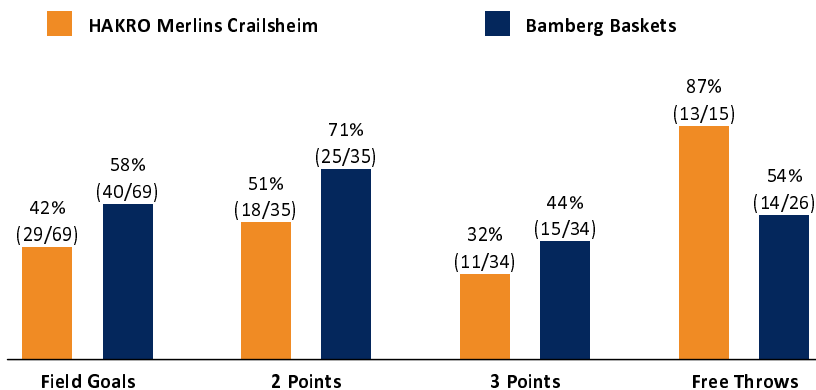

HAKRO Merlins Crailsheim 82 : 109

Bamberg Baskets

Referee: PANTHER Anne
Umpires: BARTH Benjamin / BEJAOUI Dominik
Commissioner: EICHHORN Christian

Attendance: 2.525
Ilshofen, Arena Hohenlohe (3.000 Plätze), SA 4 MAI 2024, 18:30, Game-ID: 33464

Scoreboard table showing Q1, Q2, Q3, Q4 scores for CRA and BAM.

CRA - HAKRO Merlins Crailsheim (Coach: LAAKSO Jussi)

Main player statistics table for CRA, including columns for No., Name, Min, PTS, 2 Points, 3 Points, Field Goals, Free Throws, OR, DR, TR, AS, ST, TO, BS, SB, PF, FD, EFF, +/-.

BAM - Bamberg Baskets (Coach: WOLTMANN Arne)

Main player statistics table for BAM, including columns for No., Name, Min, PTS, 2 Points, 3 Points, Field Goals, Free Throws, OR, DR, TR, AS, ST, TO, BS, SB, PF, FD, EFF, +/-.

Summary comparison table between CRA and BAM for various statistics like Rebounds, Assists, Fouls, etc.

LEGEND
Min Minutes Played
DNP Did Not Play
PTS Points
DR Defensive Rebounds
OR Offensive Rebounds
TR Total Rebounds
AS Assists
ST Steals
TO Turnovers
BS Blocked Shots
SB Shots Blocked
EFF Efficiency = ((PTS + TR + AS + ST + BS) - ((FGA - FGM) + (FTA - FTM) + TO))
PF Fouls
FD Fouls Drawn
+/- Plus-Minus-Rating
* Starters