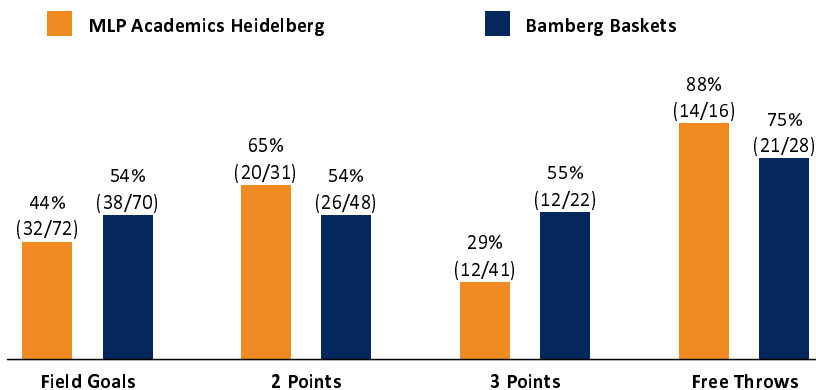

Referee: MATIP Martin
 Umpires: MUTAPCIC Armin / KATTUR Radeesh
 Commissioner: MOLITOR Horst

Attendance: 4.410
 Heidelberg, SNP dome (5.000 Plätze), SO 5 NOV 2023, 15:30, Game-ID: 33232

	Q1		Q2		Q3		Q4	
HDB	20	20	22	42	27	69	21	90
BAM	27	27	25	52	32	84	25	109

BAM - Bamberg Baskets (Coach: AMIEL Oren)

No.	Name	Min	PTS	2 Points	3 Points	Field Goals	Free Throws	OR	DR	TR	AS	ST	TO	BS	SB	PF	FD	EFF	+/-	
*0	GRAY Justin	19:24	9	3/3 (100%)	1/3 (33%)	4/6 (67%)	0/1 (0%)		4	4	3	2		2		4	2	17	18	
1	HERZOG Lukas	12:23	0	0/2 (0%)		0/2 (0%)					1				1	2		-1	-8	
2	COPELAND Zach	25:09	23	1/2 (50%)	5/8 (63%)	6/10 (60%)	6/6 (100%)		3	3	4	1	1			2	6	26	7	
*3	JOHNSON Malik	27:41	8	1/2 (50%)	0/1 (0%)	1/3 (33%)	6/8 (75%)		3	3	7	4	3			3	5	15	28	
*4	NELSON Adrian	31:25	20	6/13 (46%)	2/2 (100%)	8/15 (53%)	2/3 (67%)	3	2	5	2	1			1	1	2	20	18	
*9	TADDA Karsten	11:39	2	1/1 (100%)	0/1 (0%)	1/2 (50%)					1		1			1		1	15	
11	WOHLRATH Kevin	6:39	5	1/1 (100%)	1/2 (50%)	2/3 (67%)							1			2		3	4	
21	KAMERIC Abdulah	0:29	0										1					-1	-2	
22	WOODBURY Trey	25:18	23	5/8 (63%)	3/5 (60%)	8/13 (62%)	4/5 (80%)		1	1	2	1	2			2	2	19	-4	
35	ONU EJ	14:58	5	2/3 (67%)		2/3 (67%)	1/2 (50%)	1	3	4		1		1		1	9	0		
*65	STANIC Filip	24:55	14	6/13 (46%)		6/13 (46%)	2/3 (67%)	6	3	9	3	4	2		1	3	2	20	19	
Team / Coach								3	3	6						6				
Totals			200:00	109	26/48 (54%)	12/22 (55%)	38/70 (54%)	21/28 (75%)	13	22	35	23	14	11	3	3	20	20	134	19