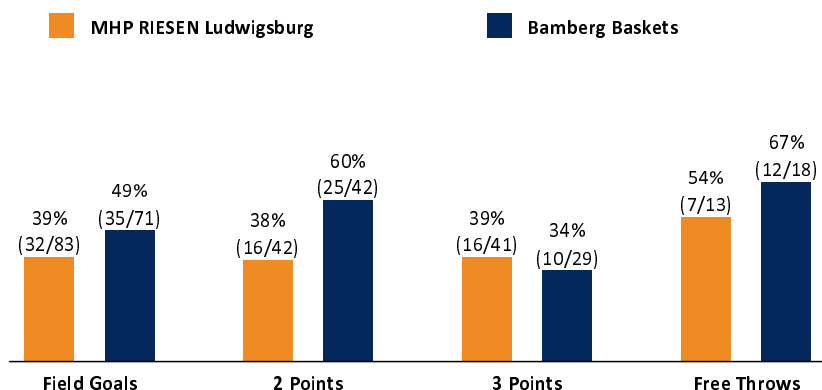

MHP RIESEN Ludwigsburg 87 : 92

Bamberg Baskets

Referee: CICI Gentian
Umpires: BARTH Benjamin / REY Danjana
Commissioner: BENDER Ute

Attendance: 4.200
Ludwigsburg, MHPArena Ludwigsburg (4.129 Plätze), SA 9 MRZ 2024, 20:00, Game-ID: 33382

Scoreboard table showing Q1, Q2, Q3, Q4 scores for LUD and BAM.

LUD - MHP RIESEN Ludwigsburg (Coach: KING Josh)

Main player statistics table for LUD, including columns for No., Name, Min, PTS, 2 Points, 3 Points, Field Goals, Free Throws, and various rebound/assist metrics.

BAM - Bamberg Baskets (Coach: WOLTMANN Arne)

Main player statistics table for BAM, including columns for No., Name, Min, PTS, 2 Points, 3 Points, Field Goals, Free Throws, and various rebound/assist metrics.

Summary table comparing LUD and BAM across various categories like Rebounds, Assists, Fouls, Turnovers, Steals, Points in the Paint, etc.

LEGEND
Min Minutes Played
DNP Did Not Play
PTS Points
DR Defensive Rebounds
OR Offensive Rebounds
TR Total Rebounds
AS Assists
ST Steals
TO Turnovers
BS Blocked Shots
SB Shots Blocked
EFF Efficiency = ((PTS + TR + AS + ST + BS) - ((FGA - FGM) + (FTA - FTM) + TO))
PF Fouls
FD Fouls Drawn
+/- Plus-Minus-Rating
* Starters