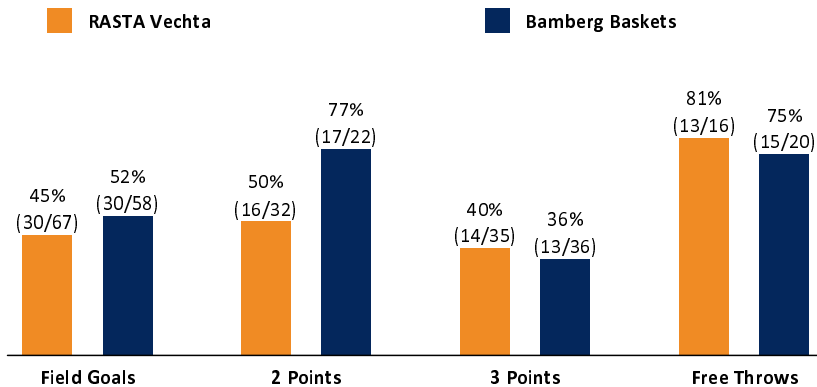

BAM - Bamberg Baskets (Coach: AMIEL Oren)

No.	Name	Min	PTS	2 Points	3 Points	Field Goals	Free Throws	OR	DR	TR	AS	ST	TO	BS	SB	PF	FD	EFF	+/-	
1	HERZOG Lukas	DNP																		
2	COPELAND Zach	26:30	33	4/5 (80%)	6/11 (55%)	10/16 (63%)	7/8 (88%)	1	1	2	5	4	4			3	5	33	0	
*3	JOHNSON Malik	24:05	7	2/2 (100%)	1/1 (100%)	3/3 (100%)		1	2	3	4	1	3			2	1	12	-13	
*4	NELSON Adrian	35:14	9	3/4 (75%)	1/5 (20%)	4/9 (44%)	0/2 (0%)	1	3	4	1		2			2	5	5	4	
*9	TADDA Karsten	18:50	0		0/4 (0%)	0/4 (0%)			1	1	1		2			2	2	-4	-2	
*11	WOHLRATH Kevin	15:22	1	0/1 (0%)	0/2 (0%)	0/3 (0%)	1/2 (50%)				1				1		1	-2	-6	
21	KAMERIC Abdulah	DNP																		
22	WOODBURY Trey	20:04	15	2/4 (50%)	3/7 (43%)	5/11 (45%)	2/2 (100%)	3	3	6	2		3			3	2	14	6	
33	HECKMANN Patrick	21:51	8	2/2 (100%)	0/3 (0%)	2/5 (40%)	4/4 (100%)		5	5	1	2	3			4	3	10	16	
35	ONU EJ	15:55	9	1/1 (100%)	2/3 (67%)	3/4 (75%)	1/1 (100%)		4	4				1		2	1	13	13	
*65	STANIC Filip	22:09	6	3/3 (100%)		3/3 (100%)	0/1 (0%)	1	2	3	1			1		2	3	10	-13	
Team / Coach								2	2	4						4				
Totals			200:00	88	17/22 (77%)	13/36 (36%)	30/58 (52%)	15/20 (75%)	9	23	32	16	7	17	2	1	20	23	95	1

VEC	BAM
14 / 20 / 34	9 / 23 / 32
22	16
23	20
20	23
14	17
8	7
26	32
8	9
13 (20:7)	21 (59:80)
13-0 (13:2)	11-0 (32:31)
	Lead Changes: 8
	Times Tied: 3

LEGEND
Min Minutes Played   DR Defensive Rebounds   AS Assists   BS Blocked Shots   PF Fouls   +/- Plus-Minus-Rating
DNP Did Not Play   OR Offensive Rebounds   ST Steals   SB Shots Blocked   FD Fouls Drawn   * Starters
PTS Points   TR Total Rebounds   TO Turnovers   EFF Efficiency = ((PTS + TR + AS + ST + BS) - ((FGA - FGM) + (FTA - FTM) + TO))