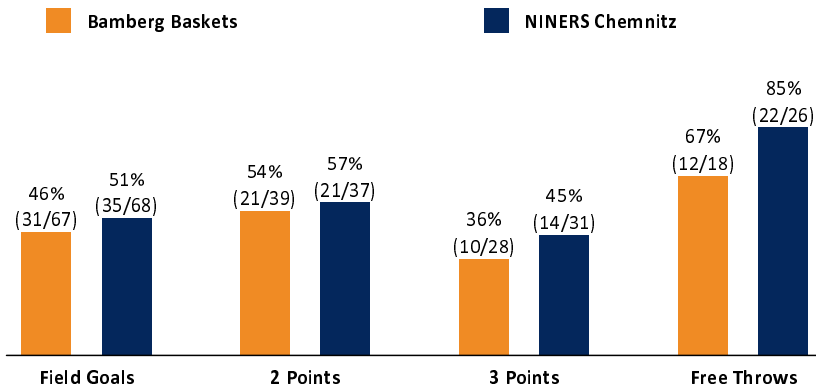

Bamberg Baskets

84 : 106

NINERS Chemnitz

Referee: LOTTERMOSER Robert
Umpires: BITTNER Steve / THEIS Christian
Commissioner: WEICHERT Horst

Attendance: 4.548
Bamberg, Brose Arena Bamberg (6.150 Plätze), SO 17 MRZ 2024, 17:00, Game-ID: 33396

Scoreboard table showing Q1, Q2, Q3, Q4 scores for BAM and CHE.

BAM - Bamberg Baskets (Coach: WOLTMANN Arne)

Main player statistics table for Bamberg Baskets including columns for No., Name, Min, PTS, 2 Points, 3 Points, Field Goals, Free Throws, OR, DR, TR, AS, ST, TO, BS, SB, PF, FD, EFF, +/-.

CHE - NINERS Chemnitz (Coach: PASTORE Rodrigo)

Main player statistics table for NINERS Chemnitz including columns for No., Name, Min, PTS, 2 Points, 3 Points, Field Goals, Free Throws, OR, DR, TR, AS, ST, TO, BS, SB, PF, FD, EFF, +/-.

Summary table comparing BAM and CHE on various metrics like Rebounds, Assists, Fouls, Turnovers, Steals, Points in the Paint, etc.

LEGEND
Min Minutes Played
DNP Did Not Play
PTS Points
DR Defensive Rebounds
OR Offensive Rebounds
TR Total Rebounds
AS Assists
ST Steals
TO Turnovers
BS Blocked Shots
SB Shots Blocked
EFF Efficiency = ((PTS + TR + AS + ST + BS) - ((FGA - FGM) + (FTA - FTM) + TO))
PF Fouls
FD Fouls Drawn
+/- Plus-Minus-Rating
* Starters