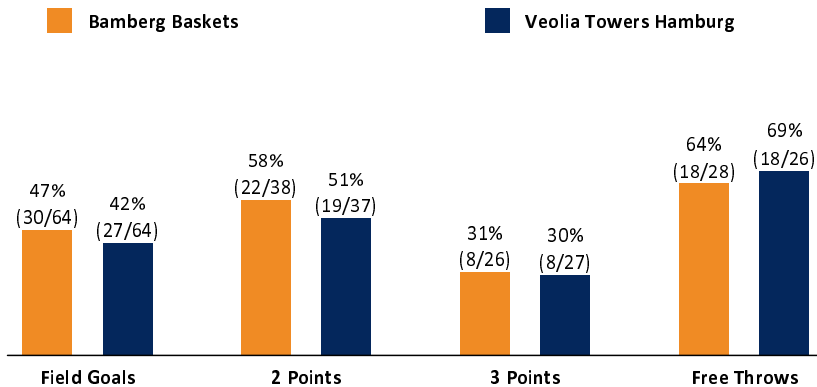

Bamberg Baskets

86 : 80

Veolia Towers Hamburg

Referee: REITER Moritz
Umpires: THEIS Christian / KATTUR Radeesh
Commissioner: EICHHORN Christian

Attendance: 4.759

Bamberg, Brose Arena Bamberg (6.150 Plätze), SO 14 APR 2024, 15:30, Game-ID: 33432

Scoreboard table showing Q1, Q2, Q3, Q4 scores for BAM and HAM.

BAM - Bamberg Baskets (Coach: WOLTMANN Arne)

Main player statistics table for Bamberg Baskets including columns for No., Name, Min, PTS, 2 Points, 3 Points, Field Goals, Free Throws, OR, DR, TR, AS, ST, TO, BS, SB, PF, FD, EFF, +/-.

HAM - Veolia Towers Hamburg (Coach: BARLOSCHKY Benka)

Main player statistics table for Veolia Towers Hamburg including columns for No., Name, Min, PTS, 2 Points, 3 Points, Field Goals, Free Throws, OR, DR, TR, AS, ST, TO, BS, SB, PF, FD, EFF, +/-.

Summary table comparing Bamberg Baskets (BAM) and Veolia Towers Hamburg (HAM) on various metrics like Rebounds, Assists, Fouls, Turnovers, Steals, etc.

LEGEND
Min Minutes Played
DNP Did Not Play
PTS Points
DR Defensive Rebounds
OR Offensive Rebounds
TR Total Rebounds
AS Assists
ST Steals
TO Turnovers
BS Blocked Shots
SB Shots Blocked
EFF Efficiency = ((PTS + TR + AS + ST + BS) - ((FGA - FGM) + (FTA - FTM) + TO))
PF Fouls
FD Fouls Drawn
+/- Plus-Minus-Rating
* Starters