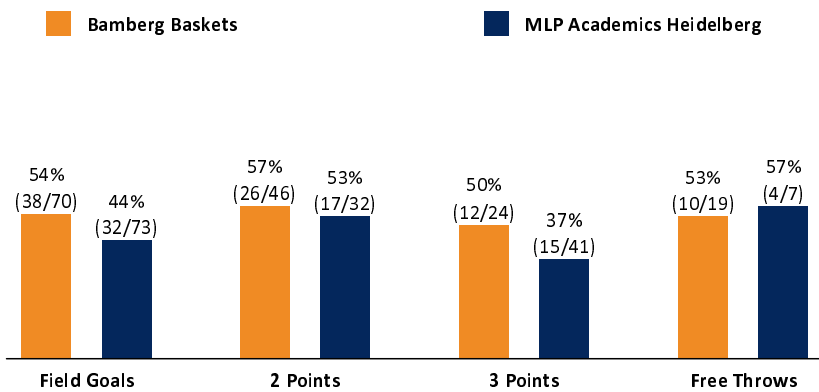

Bamberg Baskets

98 : 83 MLP Academics Heidelberg

Referee: MUTAPCIC Armin
Umpires: ARIK Tamer / BRENDEL Nicolas
Commissioner: LAUPRECHT Claus-Arwed

Attendance: 4.255
Bamberg, Brose Arena Bamberg (6.150 Plätze), DI 13 FEB 2024, 20:00, Game-ID: 33367

Scoreboard table showing Q1, Q2, Q3, Q4 scores for BAM and HDB.

BAM - Bamberg Baskets (Coach: WOLTMANN Arne)

Main player statistics table for Bamberg Baskets including columns for No., Name, Min, PTS, 2 Points, 3 Points, Field Goals, Free Throws, OR, DR, TR, AS, ST, TO, BS, SB, PF, FD, EFF, +/-.

HDB - MLP Academics Heidelberg (Coach: FREYER Ingo)

Main player statistics table for MLP Academics Heidelberg including columns for No., Name, Min, PTS, 2 Points, 3 Points, Field Goals, Free Throws, OR, DR, TR, AS, ST, TO, BS, SB, PF, FD, EFF, +/-.

Summary comparison table between BAM and HDB for various statistics like Rebounds, Assists, Fouls, etc.

LEGEND
Min Minutes Played
DR Defensive Rebounds
AS Assists
BS Blocked Shots
PF Fouls
+/- Plus-Minus-Rating
DNP Did Not Play
OR Offensive Rebounds
ST Steals
SB Shots Blocked
FD Fouls Drawn
* Starters
PTS Points
TR Total Rebounds
TO Turnovers
EFF Efficiency = ((PTS + TR + AS + ST + BS) - ((FGA - FGM) + (FTA - FTM) + TO))