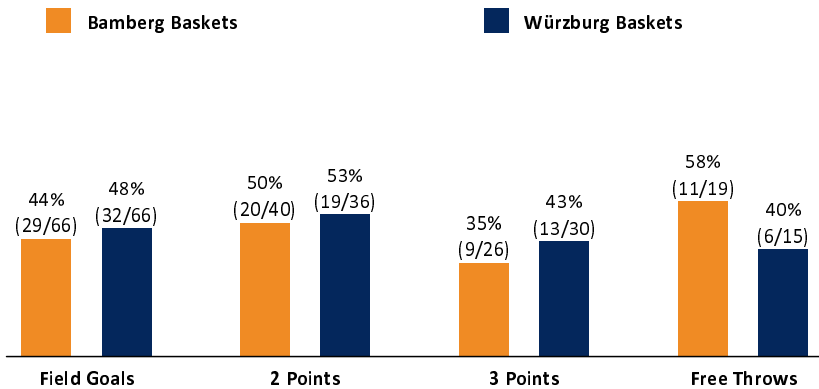

Bamberg Baskets

78 : 83

Würzburg Baskets

Referee: PANTHER Anne
Umpires: KATTUR Radeesh / KRAUSE Tim
Commissioner: BENDER Ute

Attendance: 5.700
Bamberg, Brose Arena Bamberg (6.150 Plätze), MI 27 DEZ 2023, 20:00, Game-ID: 33298

Scoreboard table showing Q1, Q2, Q3, Q4 scores for BAM and WUE.

BAM - Bamberg Baskets (Coach: AMIEL Oren)

Main player statistics table for Bamberg Baskets including columns for No., Name, Min, PTS, 2 Points, 3 Points, Field Goals, Free Throws, OR, DR, TR, AS, ST, TO, BS, SB, PF, FD, EFF, +/-.

WUE - Würzburg Baskets (Coach: FILIPOVSKI Sasa)

Main player statistics table for Würzburg Baskets including columns for No., Name, Min, PTS, 2 Points, 3 Points, Field Goals, Free Throws, OR, DR, TR, AS, ST, TO, BS, SB, PF, FD, EFF, +/-.

Summary table comparing Bamberg and Würzburg statistics such as Rebounds, Assists, Fouls, Turnovers, Steals, Points in the Paint, etc.

LEGEND
Min Minutes Played
DR Defensive Rebounds
AS Assists
BS Blocked Shots
PF Fouls
+/- Plus-Minus-Rating
DNP Did Not Play
OR Offensive Rebounds
ST Steals
SB Shots Blocked
FD Fouls Drawn
* Starters
PTS Points
TR Total Rebounds
TO Turnovers
EFF Efficiency = ((PTS + TR + AS + ST + BS) - ((FGA - FGM) + (FTA - FTM) + TO))