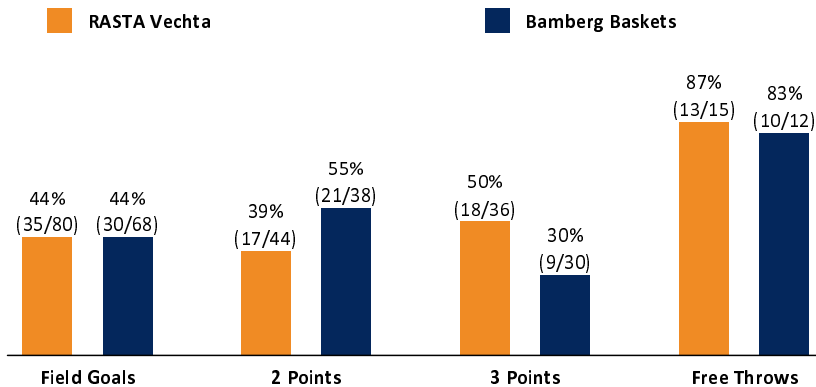

BAM - Bamberg Baskets (Coach: AMIEL Oren)

No.	Name	Min	PTS	2 Points	3 Points	Field Goals	Free Throws	OR	DR	TR	AS	ST	TO	BS	SB	PF	FD	EFF	+/-	
*0	GRAY Justin	22:54	15	2/5 (40%)	3/6 (50%)	5/11 (45%)	2/2 (100%)	2	2	4	1					3	1	14	-19	
1	HERZOG Lukas	8:36	0	0/1 (0%)	0/1 (0%)	0/2 (0%)			2	2		1	1			2		0	3	
2	COPELAND Zach	23:44	20	4/6 (67%)	3/11 (27%)	7/17 (41%)	3/3 (100%)	1	1	2	4	1	2		1	2	3	15	-13	
*3	JOHNSON Malik	20:35	4	2/3 (67%)	0/1 (0%)	2/4 (50%)		1	4	5	4		2			4	2	9	0	
*4	NELSON Adrian	27:07	8	1/3 (33%)	2/2 (100%)	3/5 (60%)	0/1 (0%)		3	3	1		1	1		2	1	9	-20	
*9	TADDA Karsten	20:26	0		0/3 (0%)	0/3 (0%)		1	1	2	1		1			2		-1	-13	
11	WOHLRATH Kevin	15:30	0						1	1						1		1	-13	
21	KAMERIC Abdulah	1:51	0															0	-1	
22	WOODBURY Trey	21:43	12	4/6 (67%)	1/5 (20%)	5/11 (45%)	1/1 (100%)	1	2	3	1		1		1	3	2	9	-15	
35	ONU EJ	16:54	10	4/5 (80%)	0/1 (0%)	4/6 (67%)	2/2 (100%)		2	2		1		1		1	2	12	-13	
*65	STANIC Filip	20:40	10	4/9 (44%)		4/9 (44%)	2/3 (67%)	2	5	7	1		3	2	1	2	4	11	-6	
Team / Coach								2	2	4							4			
Totals			200:00	79	21/38 (55%)	9/30 (30%)	30/68 (44%)	10/12 (83%)	10	25	35	13	3	11	4	3	22	15	83	-22

VEC	BAM
18 / 30 / 48	10 / 25 / 35
17	13
16	22
23	15
7	11
6	3
30	34
12	13
2	6
26 (93:67)	7 (2:9)
14-0 (81:56)	7-0 (2:9)
	Lead Changes: 3
	Times Tied: 7

LEGEND
Min Minutes Played   DR Defensive Rebounds   AS Assists   BS Blocked Shots   PF Fouls   +/- Plus-Minus-Rating
DNP Did Not Play   OR Offensive Rebounds   ST Steals   SB Shots Blocked   FD Fouls Drawn   * Starters
PTS Points   TR Total Rebounds   TO Turnovers   EFF Efficiency = ((PTS + TR + AS + ST + BS) - ((FGA - FGM) + (FTA - FTM) + TO))